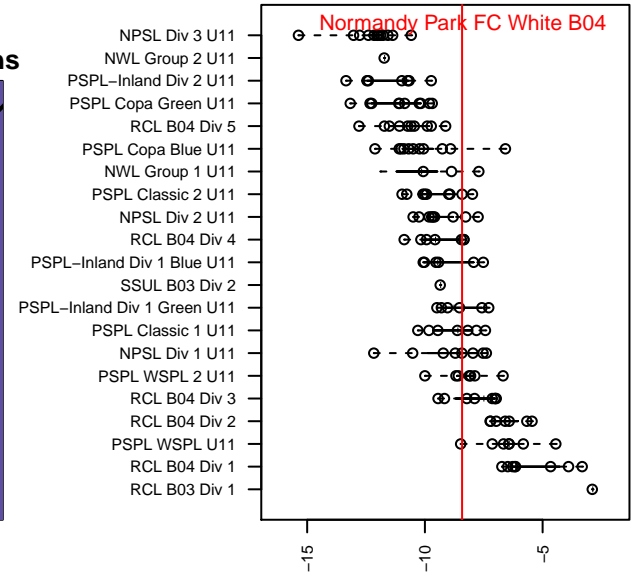

Normandy Park FC White B04

Normandy Park FC
 Normandy Park, WA
 B04 total strength=407
 attack=0.38 defense=0.17
 fall league = PSPL Classic 2 U11
 spr league = Spr PSPL Classic 1 U11

alt names used:
 Normandy Park FC '04 White Strikers
 Normandy Park FC '04 White Strikers

Venues played:
 2015 PSPL Classic 2 U11
 2015 Spr PSPL Classic 1 U11

Normandy Park FC White B04
 Dots are actual minus expected GF (blue circles) and GA (red triangles).
 Blue line is smoothed change in attack strength. Red is smoothed change in defense strength.

**attack and defense variance (black dot)
relative to other teams
and top 10 in region**

**attack and defense rating
relative to others at age
and all opponents in last 13 months**

Performance relative to 13 month average